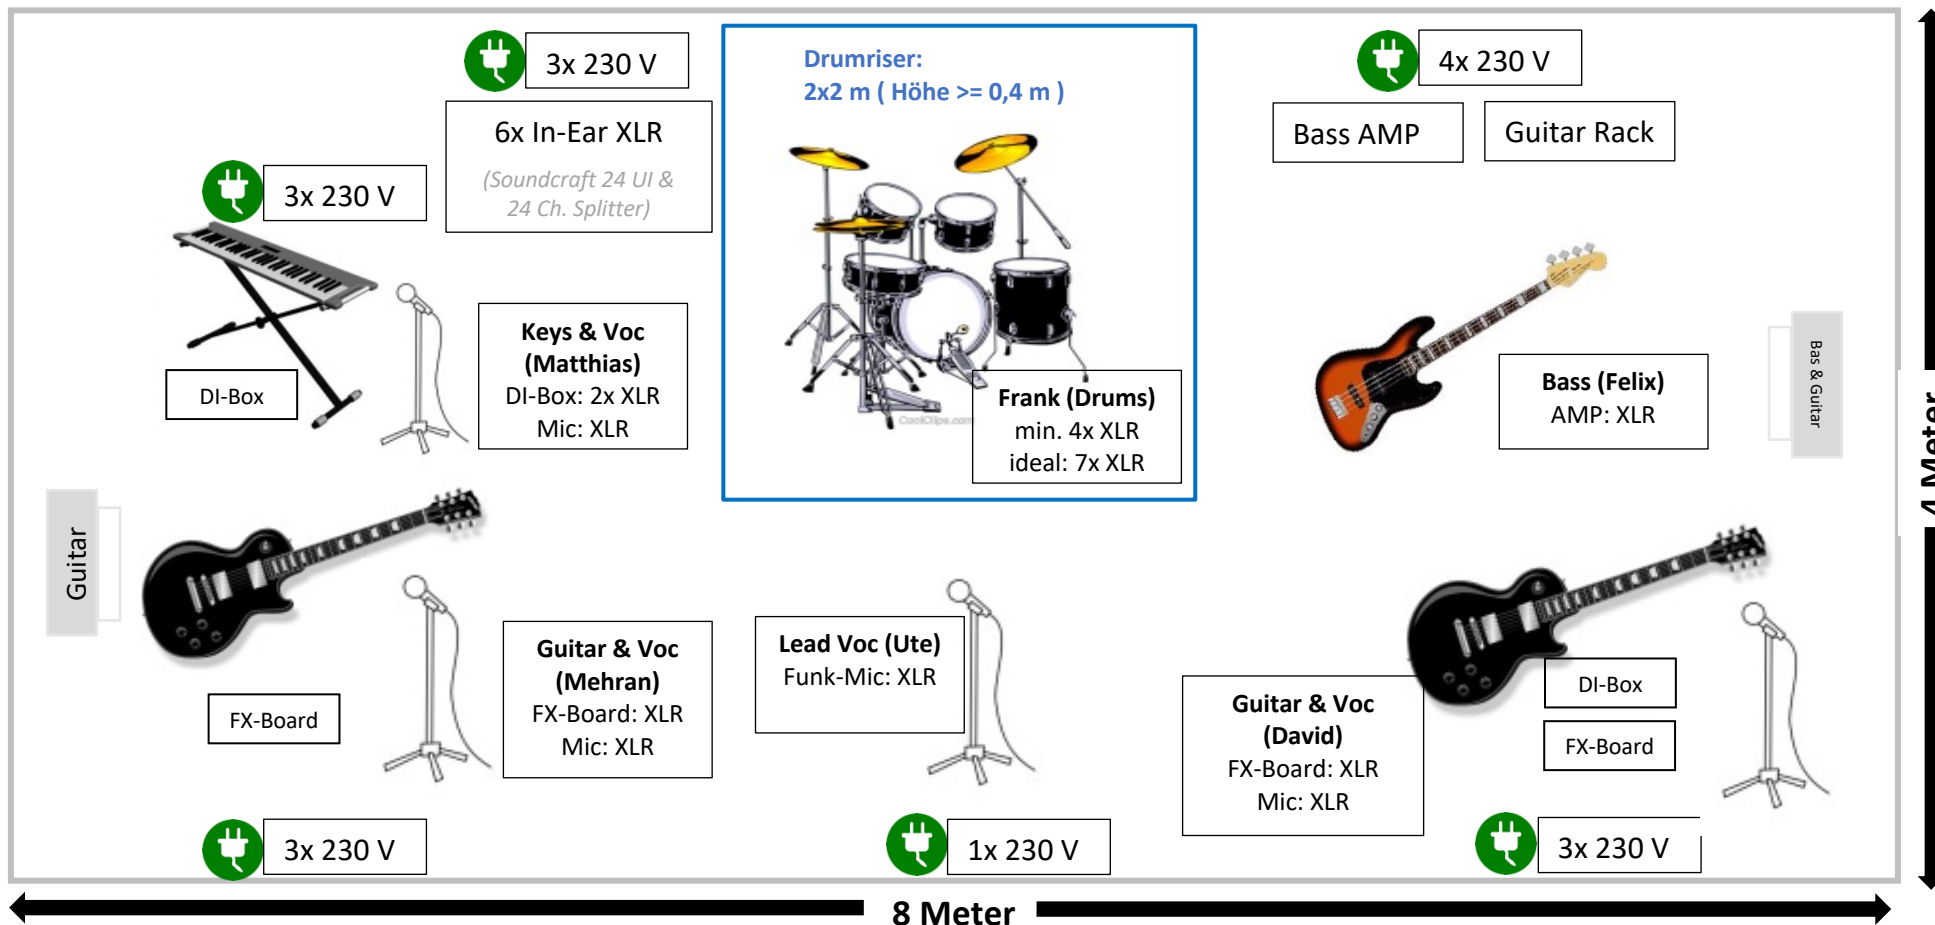

# Stageplan

Varied Bunch

## Instrumente

|          |                |  |
|----------|----------------|--|
| Frank    | Drums          | Bassdrum, Standtom, 2x Hangetom, Snare, HiHat, OverHead, div. Becken  |
| Felix    | Bass           | Bass AMP XLR Out   |
| Mehran   | Guitar & Vocal | FX-Board   |
| Matthias | Keys & Vocal   | Nord Stage 3, Nord Electro 6D (2x Mono-Out Klinke -> DI-Box)           |
| David    | Guitar & Vocal | FX Board XLR Out   |
| Ute      | Lead Vocal     | Sennheiser 835s Funkmikro/ EM-XSW2 Empfanger / Range A: 548 – 572 MHz |