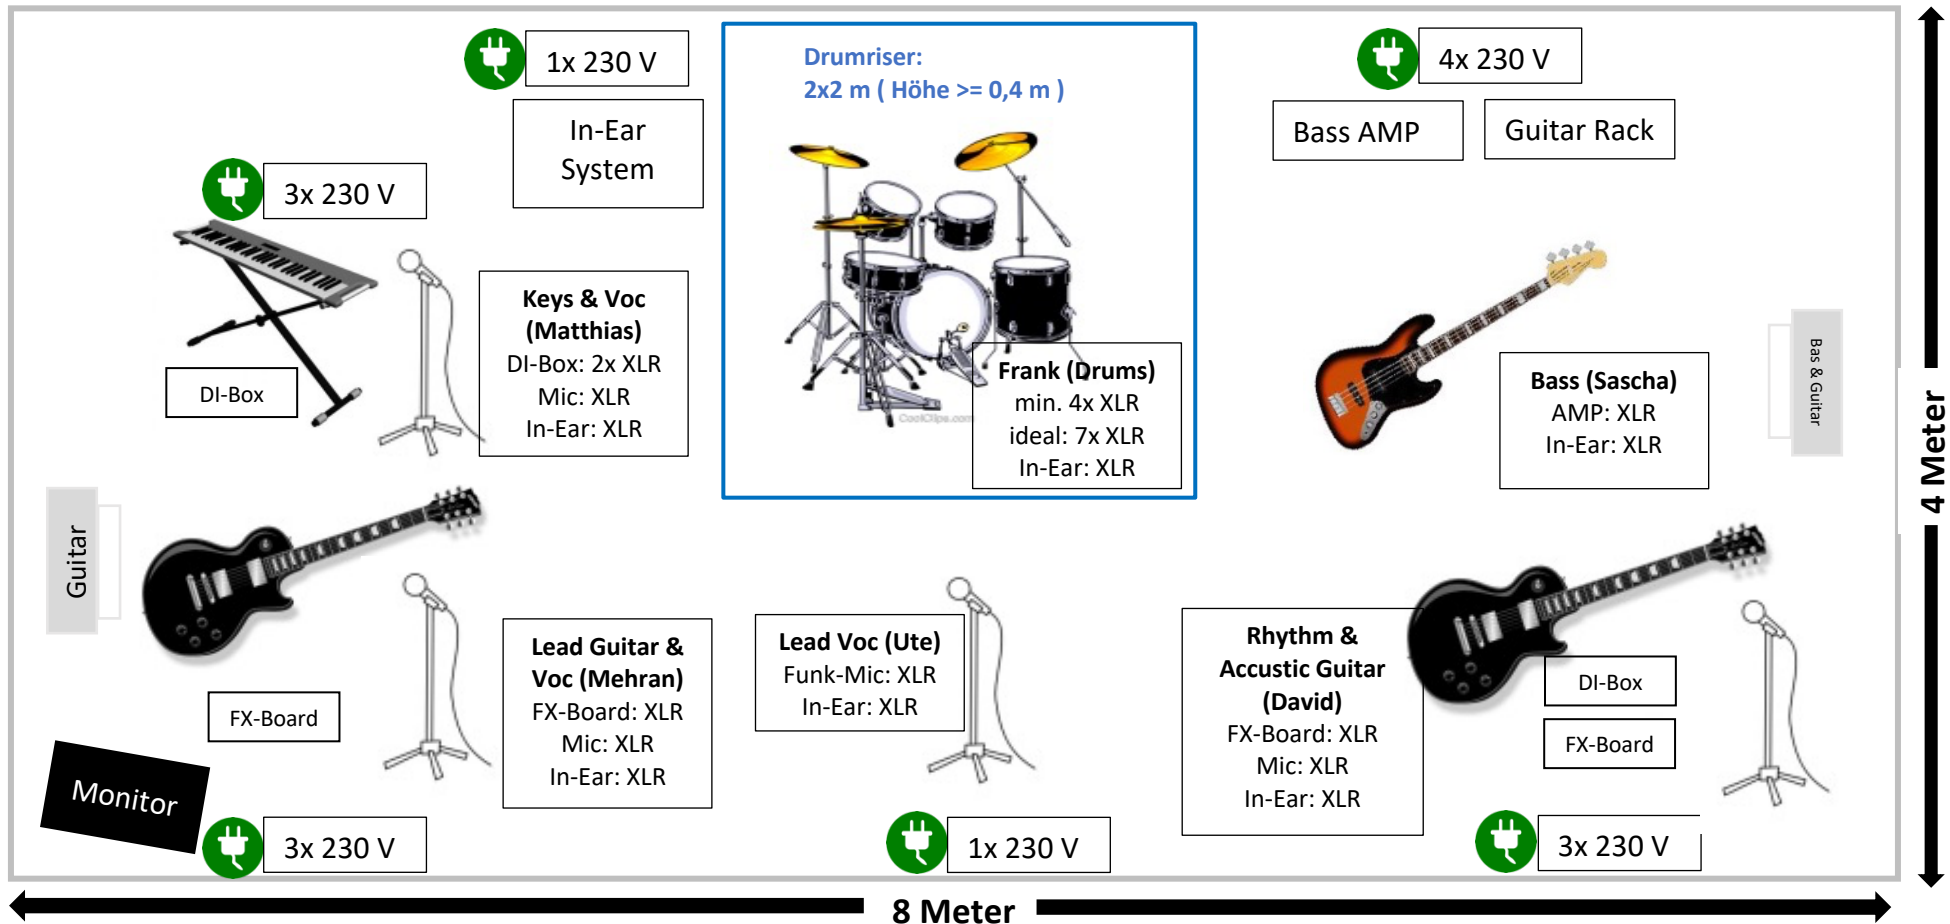

# Stageplan

Varied Bunch

## Instrumente

Frank	Drums	Bassdrum, Standtom, 2x Hangetom, Snare, HiHat, OverHead, div. Becken
Sascha	Bass	Bass AMP XLR Out
Mehran	Lead Guitar & Vocal	FX Board
Matthias	Keys & Vocal	Nord Stage 3, Nord Electro 6D (2x Mono-Out Klinke -> DI-Box)
David	Rhythm/Accoustic Guitar & Vocal	FX Board XLR Out
Ute	Lead Vocal	Sennheiser 835s Funkmikro/ EM-XSW2 Empfanger / Range A: 548 – 572 MHz