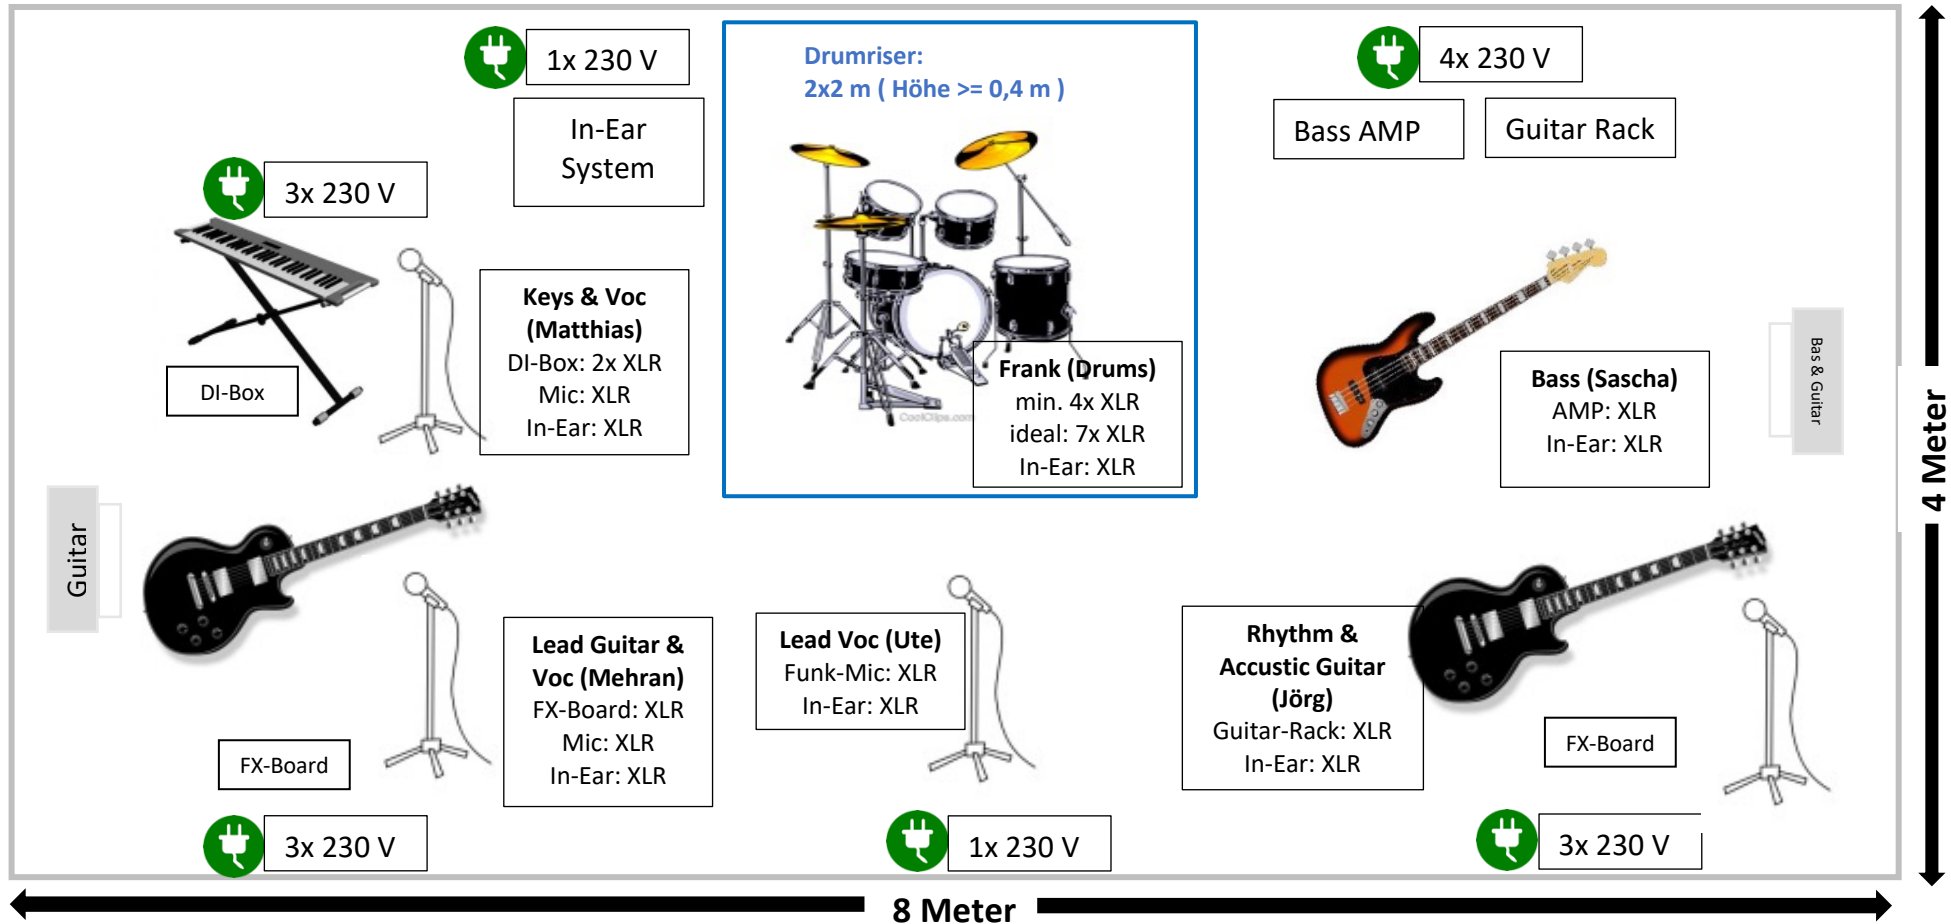

Stageplan

Varied Bunch

Instrumente

Frank	Drums	Bassdrum, Standtom, 2x Hängetom, Snare, HiHat, OverHead, div. Becken
Sascha	Bass	Bass AMP XLR Out
Mehran	Lead Guitar & Vocal	FX Board XLR Out
Matthias	Keys & Vocal	Nord Stage 3, Nord Electro 6D (2x Mono-Out Klinke -> DI-Box)
Jörg	Rhythm/Accoustic Guitar & Vocal	Guitar Rack – XLR Out
Ute	Lead Vocal	Sennheiser 835s Funkmikro/ EM-XSW2 Empfänger / Range A: 548 – 572 MHz